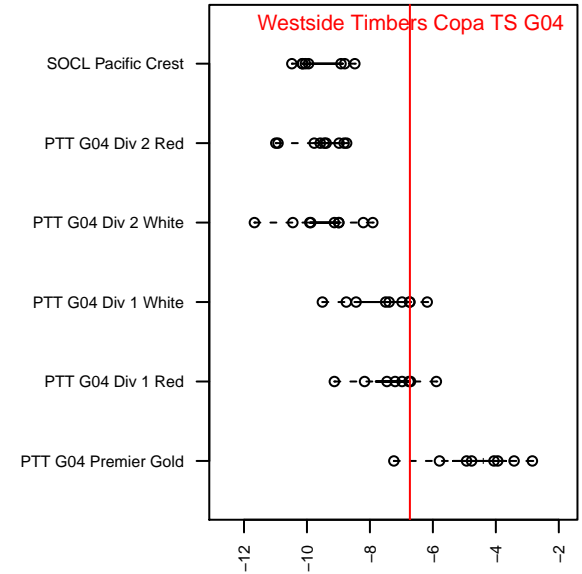

**attack and defense rating
relative to others at age
and all opponents in last 13 months**